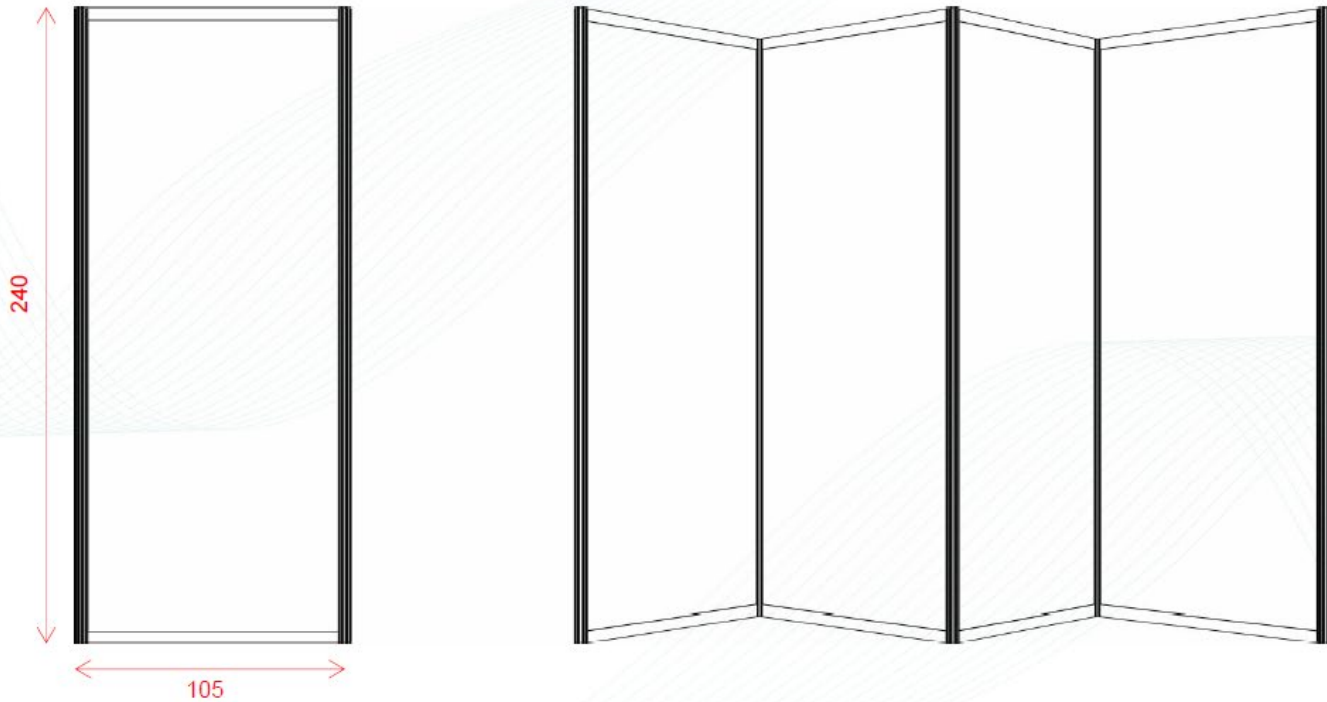

PANEL POSTER

Copyright © 2012 RC Ferias y Exposiciones Ltda. Todos los derechos reservados.

240 cm x 105 cm

USABLE AREA: 95 cm x 231 cm (37.4015748 inches x 90.9448819 inches; 3.117 feet x 7.579 feet)

ONE PANEL (half of a "V") per poster/presenter