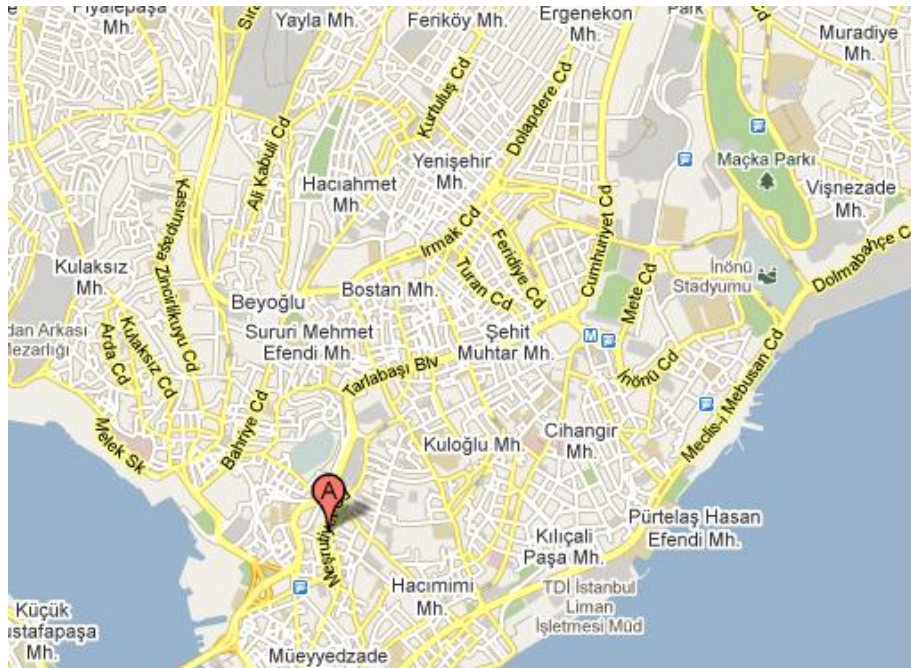

#### Short Description

The 2\* Hotel Bristol is located in Taksim - Beyoglu District, the heart of Istanbul. The hotel enjoys a prime location in terms of restaurants and shopping, just off Istiklal Street in central Istanbul. Offers basic but comfortable rooms as well as a bar. Please note that there are no non-smoking rooms available. All rooms have air conditioning and free wireless internet.

#### Distance from/ to Hotel

*Distance to the congress venue: 1.5 km*

*Distance to Taksim Square: 1.5 km*

#### Map Location